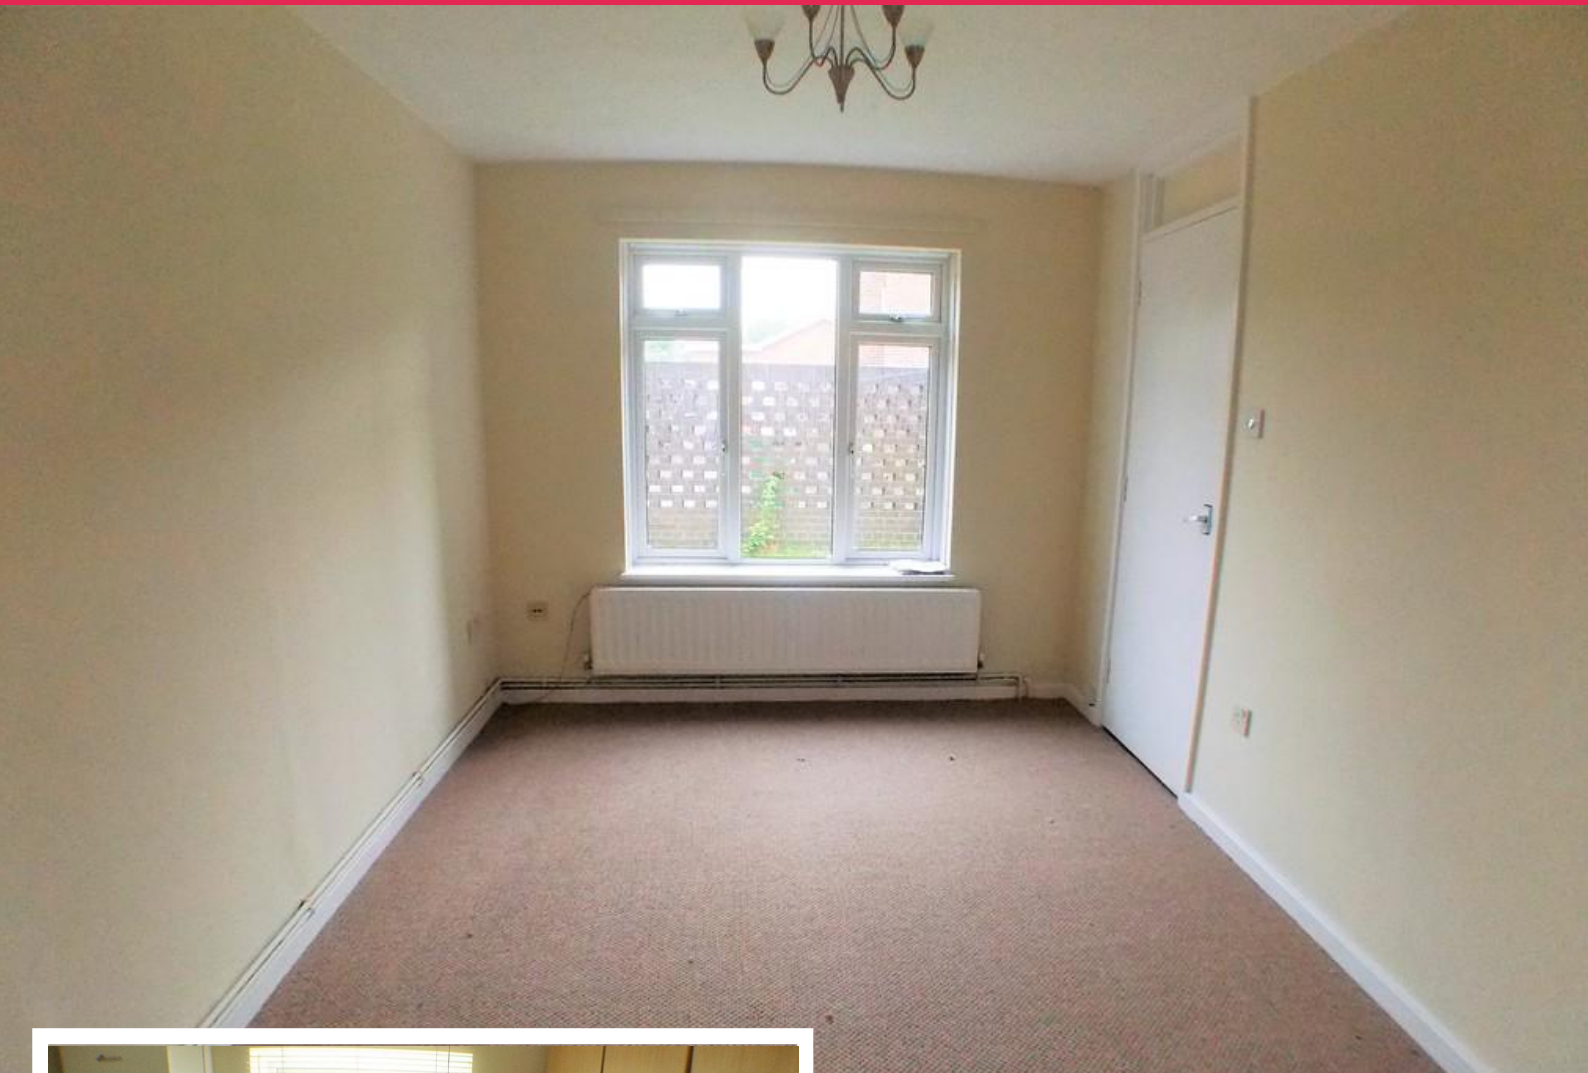

# LET AND MANAGED

**HAIR & SON**  
THE ESTATE OFFICE

**Appletree Way**  
, Wickford, SS11 8JW

**£625 pcm**

- Gas central Heating
- Double Glazed
- Own front door
- Built in cupboards

A one bedroom ground floor maisonette. Gas central heating, double glazed throughout. White bathroom suite, white tiled walls, over head shower, glass shower screen, Good size bedroom with built in cupboard space. Recently painted throughout, new carpets. Working professional full time people only, no Pets, no smokers. Viewing available from Thursday 20th June.

A one bedroom ground floor maisonette. Gas central heating, double glazed throughout. White bathroom suite, white tiled walls, overhead shower, glass shower screen, Good size bedroom with built in cupboard space. Recently painted throughout, new carpets. Working professional full time people only, no Pets, no smokers. Viewing available from Thursday 20th June. Internal pictures to follow shortly.

#### **KITCHEN**

6' 10" x 6' 10" (2.1m x 2.1m) Kitchen part tiled, part painted. Wall and floor cupboards, oven and hob. Double glazed window.

#### **LOUNGE**

12' 2" x 8' 11" (3.73m x 2.72m) Freshly painted ceiling and walls, radiator, double glazed window.